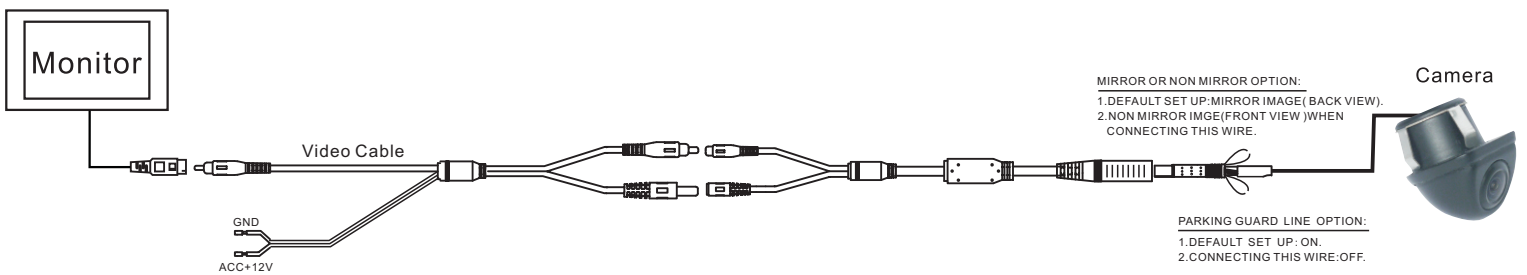

 <p><b>C1007S</b> Mini Lip Mount</p>	Current Consumption	MAX: 120mA
	Sensor	CMD-III, 1 / 4 "
	Resolution (TV LINES)	420
	Minimum illumination	0.5 Lux
	Angle	150°
	Effective Pixels	648*488
	TV System	NTSC
	Video output	Full color video out: 1.0Vp-p 75 (ohm) load
	Working Voltage	DC9-16V
	Video Color	Full color
	Water Proof	IP67-IP68
	Operating Temperature	-30℃ to +70℃
	Parking guard line	On or Off Switchable
	Image	Mirror, Non mirror Switchable

Installation Instruction

 <p><b>C1007S</b> Mini Lip Mount</p>	Current Consumption	MAX: 120mA
	Sensor	CMD-III, 1 / 4 "
	Resolution (TV LINES)	420
	Minimum illumination	0.5 Lux
	Angle	150°
	Effective Pixels	648*488
	TV System	NTSC
	Video output	Full color video out: 1.0Vp-p 75 (ohm) load
	Working Voltage	DC9-16V
	Video Color	Full color
	Water Proof	IP67-IP68
	Operating Temperature	-30℃ to +70℃
	Parking guard line	On or Off Switchable
	Image	Mirror, Non mirror Switchable