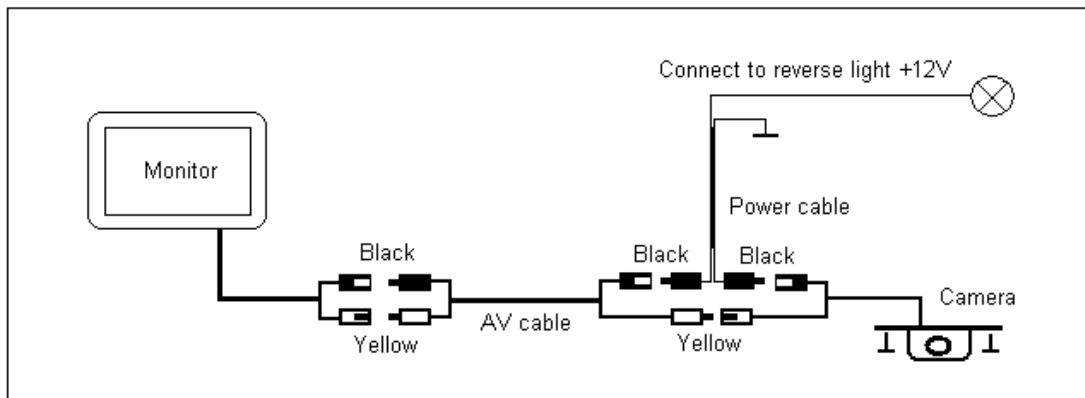

Installation instruction:

Warranty:

One year limited warranty with product defect. Any physically damage or wrong circuit connection damage will not cover by the warranty.

Caution:

The Back up camera system is strictly a driver assistant device. It should not be considered as a safety device for any purpose. Manufacture and distributors of the product do not guarantee or assume liability for any collisions or damages that take place during vehicle reversal or forward.